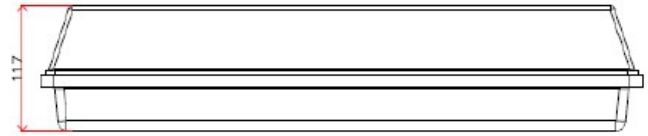

PEX 215F WP (WEATHER-PROOF) KELUAR SIGN

FRONT VIEW

SIDE VIEW

For further enquiries, please contact :-

PNE SYSTEMS SDN. BHD. (263861 D)

No.3, Jalan SS26/13,
Taman Mayang Jaya 47301, Petaling Jaya,
Selangor Darul Ehsan, Malaysia

Tel : 603-78037488 (Hunting)

Fax : 603-78038509

E-mail : sales@pnesys.com.my

Website : www.pnesys.com.my