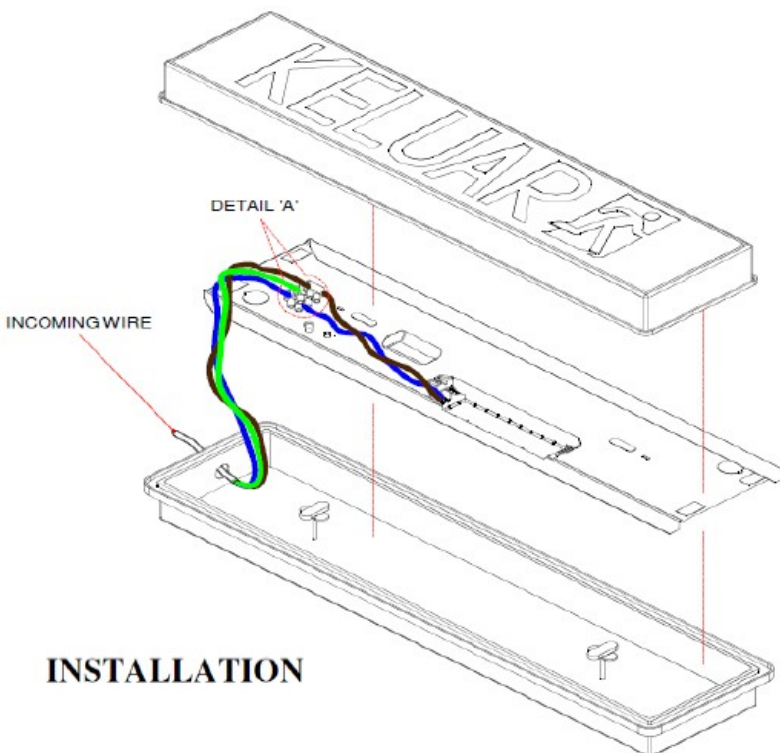

PEX 215F (WP)

Self-Contained Emergency KELUAR Sign

PEX 215F (WP)

LED Keluar sign c/w weather-proof housing

Specifications

Model	➔ PEX 215F (WP) (Weather-proof).
Mode	➔ Maintained.
Weight	➔ 1.64 Kg.
Battery	➔ 2 x 1.2V / 1.7AH (NiCad / NiMH).
Construction	➔ Injection moulded acrylic / polycarbonate diffuser. Injection moulded GRP base. Vinyl stick-on signage.
Ingress of protection	➔ IP 65.
Charger	➔ Constant current.
Mounting	➔ Surface mounting direct to wall or ceiling.
Dimension	➔ 670 mm (L) x 175 mm (W) x 105 mm (H).
Monitoring	➔ Red LED indicating healthy supply and charging.
Light source	➔ 18 nos super bright LED (SMD).
Input voltage	➔ 240 V +/- 10% 50/60 Hz.
Compliance	➔ SIRIM MS 983:2004. MS 619-2-22:2005 MS IEC 60598-1:2012 Jabatan Bomba dan Penyelamat Malaysia certified.
Recharge period	➔ 16 - 24 Hours.
Back up duration	➔ 3 Hours.
Power consumption	➔ < 5W.
Operating temperature	➔ 0 °C to 65 °C.

E-mail : sales@pnesys.com.my

Website : www.pnesys.com.my

PEX 215F WP (WEATHER-PROOF) KELUAR SIGN

TOP VIEW

FRONT VIEW

ISOMETRIC VIEW

SIDE VIEW

INSTALLATION