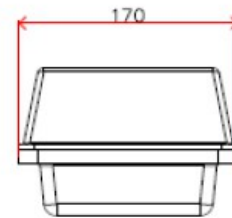

E-mail : sales@pnesys.com.my

Website : www.pnesys.com.my

PEX 215F WP (WEATHER-PROOF) KELUAR SIGN

TOP VIEW

FRONT VIEW

ISOMETRIC VIEW

SIDE VIEW

INSTALLATION